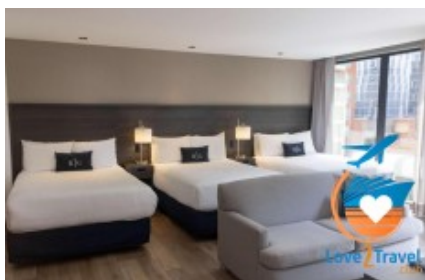

Radisson Hotel & Suites Guatemala City

radisson hotel guatemala

14.6008979, -90.5150589

Overview

Type: Hotel		
-------------	--	--

Indoor amenities

Love 2 Travel

Outdoor amenities