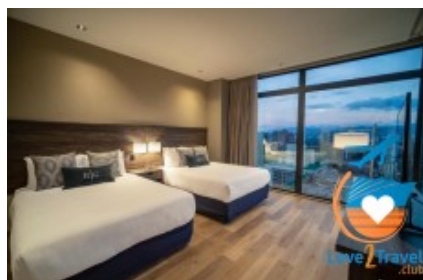

Radisson Hotel & Suites Guatemala City

radisson hotel guatemala

14.6008979, -90.5150589

Overview

Type: Hotel		
-------------	--	--

Indoor amenities

Love 2 Travel

Outdoor amenities